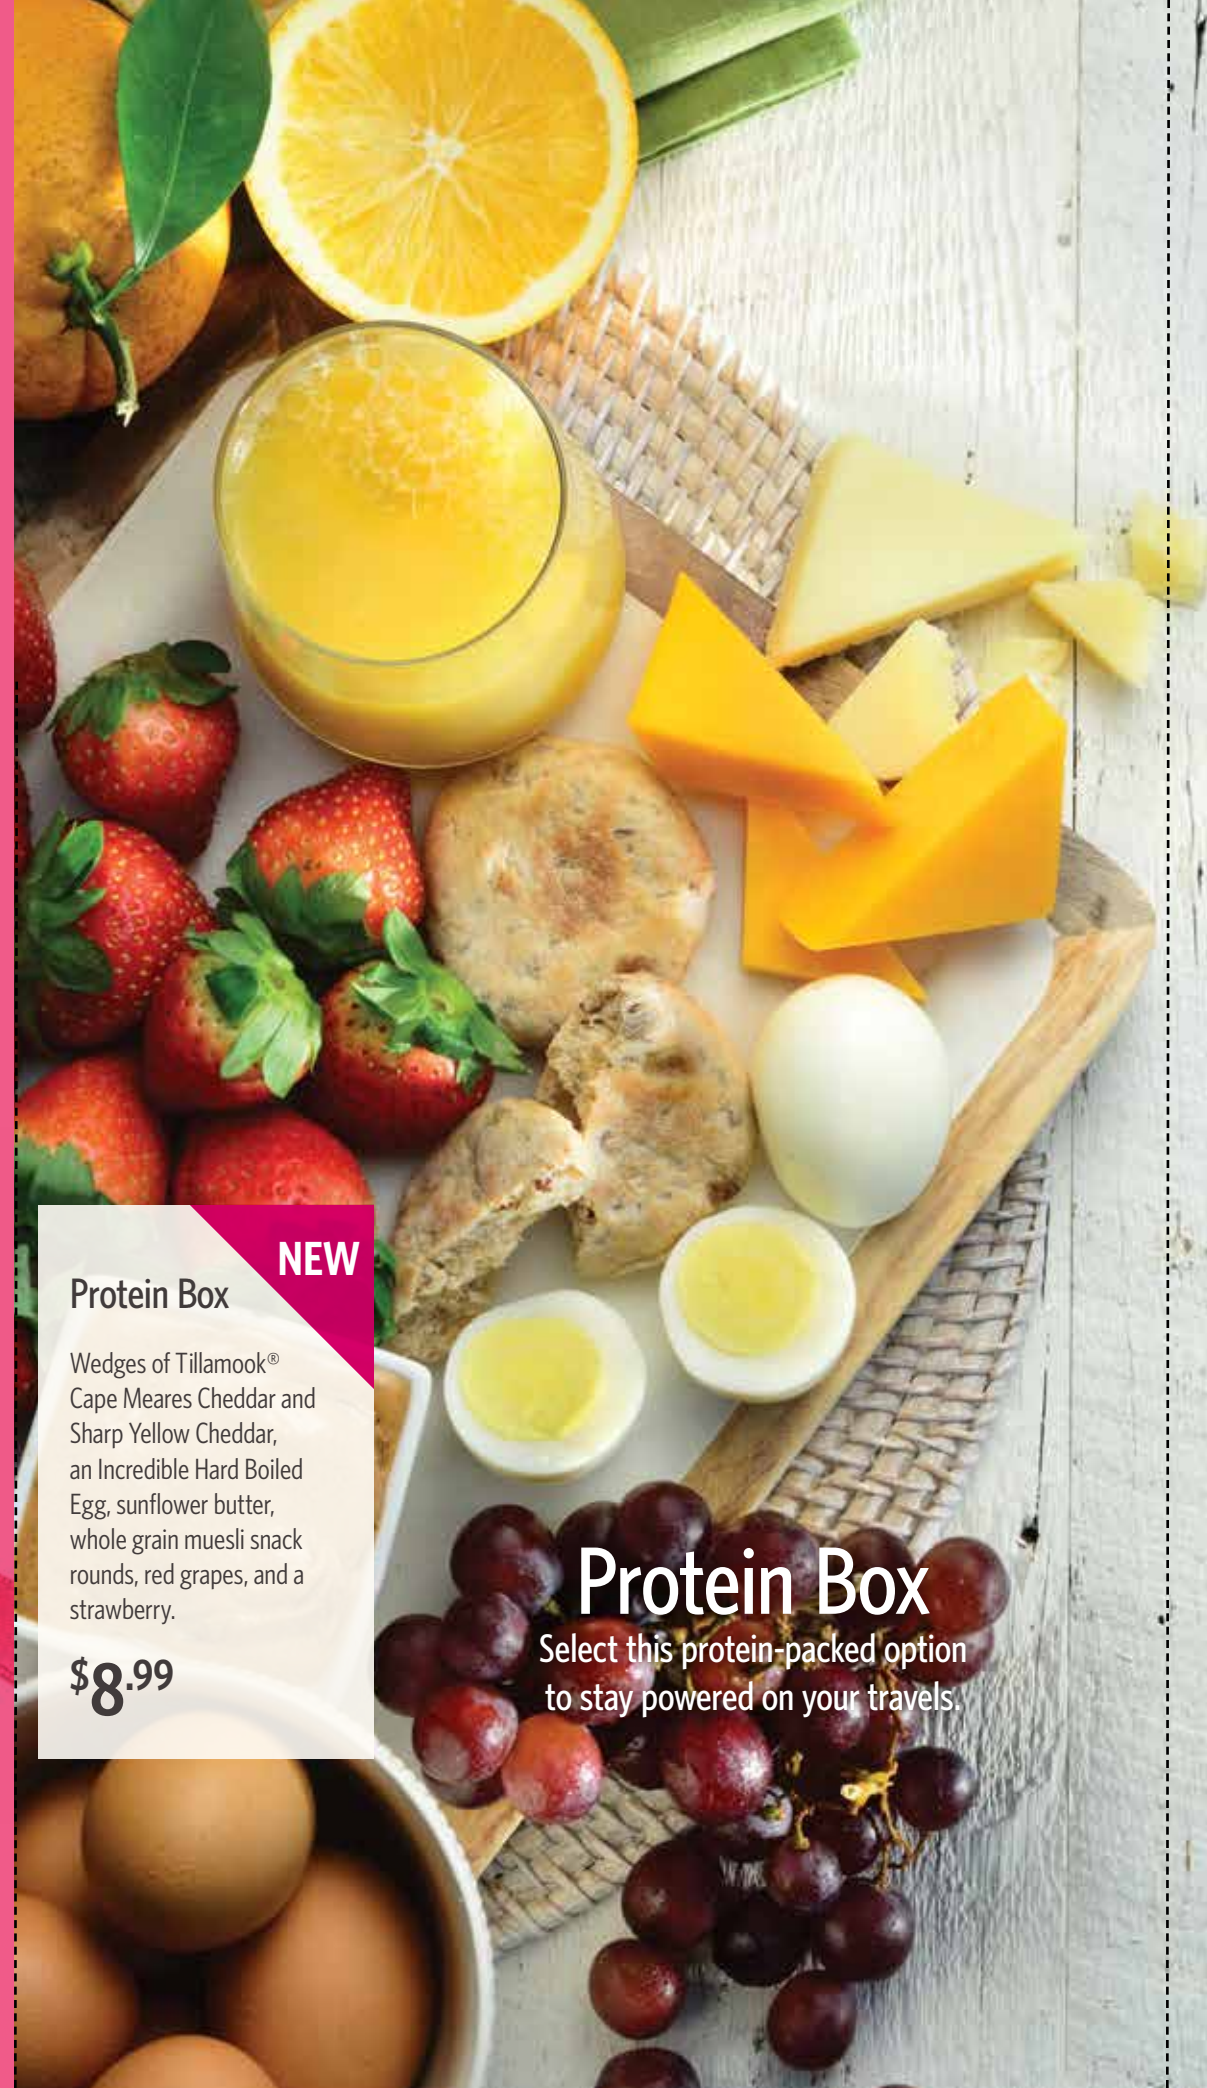

# CLOSER TO A CURE, ONE BITE AT A TIME.

Hungry? Don't hold back. This October, 10% of every food and alcohol purchase from this menu is donated directly to the Breast Cancer Research Foundation. Even better, 100% of your purchase of pink lemonade or BCRF-branded Billboard earbuds goes toward the cause.

# FLIGHT FUEL

**NEW**

**Protein Box**

Wedges of Tillamook® Cape Meares Cheddar and Sharp Yellow Cheddar, an Incredible Hard Boiled Egg, sunflower butter, whole grain muesli snack rounds, red grapes, and a strawberry.